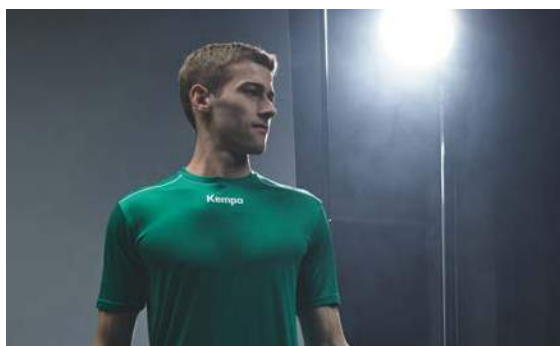

96 BACK2COLOUR

NIEUW

104 BLACK & WHITE

NIEUW

112 BASICS

136 PANTS

152 SOKKEN

156 BASELAYER & PROTECTIE

168 TASSEN

NIEUW

Personaliseer nu!

176 ACCESSOIRES

179 GIVEAWAYS

180 TRAINING EQUIPMENT

182 *Creator*

Jouw eigen ontwerp vanaf 54,99 EUR*

186 INDEX

SCHOENEN & HANDBALLS

ZIE OMMEZIJDE